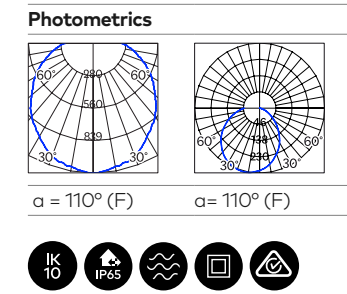

A	B	C	D	E	F
VEGA	0012	TB	30	F	- Driver
Example: VEGA0012.TB30.F					
Refer to data sheet for available configurations.					
Visit Product Toolbox at unios.com/vega to configure compatible Osram/Tridonic DALI drivers.					
Product Family					
VEGA	VEGA	Open Face	Outdoor Light	Outdoor Light	Outdoor Light
VEGE	VEGE	Eyelid	Outdoor Light	Outdoor Light	Outdoor Light
Power					
0012	0014	12W	14W	3000K	4000K
Standard Non-Dimmable Driver included					
Finish					
TB	TW	TS	Textured Black	Textured White	Textured Silver
Beam					
Flood