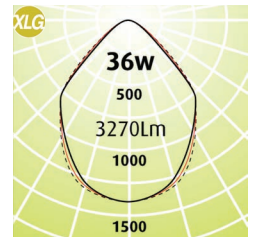

Linear 100 Plaster Recess

- Linear 100 Plaster is a recessed Luminaire, suitable for a plaster ceiling with a textured white frame
- Also fits different thickness of ceiling (timber panels etc)
- Selection of optics throughout the range
- LED Outputs and LED Lamp Colour options available
- Wedge diffuser available
- Wall Wash version available
- The Linear100 has a de-clutter options contact your local LimeLite representative for more information
- Trim colours available (powder coated), Dulux Mannex White, standard
- Cost effective compared to the 300 wide fittings (smaller footprint)
- Luminaire lifetime L80/B10 >60,000hours
- MacAdams 3 SDCM

Eg Code LIN-P-LO-1200-23W-3K

Code	Absolute Lumens		Dimensions		Plaster Cut Out
	LO	XLG	A	B	L x W
LIN - P - (LO OR XLG OR FL) - 600 - 13W - (2.7 or 3 or 4K)	1280Lm	1125Lm	615	580	590 x 105
LIN - P - (LO OR XLG OR FL) - 600 - 19W - (2.7 or 3 or 4K)	1882Lm	1656Lm	615	580	590 x 105
LIN - P - (LO OR XLG OR FL) - 600 - HO - (2.7 or 3 or 4K) HO	2130Lm	1891Lm	615	580	590 x 105
LIN - P - (LO OR XLG OR FL) - 900 - 17W - (2.7 or 3 or 4K)	1870Lm	1645Lm	915	880	890 x 105
LIN - P - (LO OR XLG OR FL) - 900 - 26W - (2.7 or 3 or 4K)	2700Lm	2376Lm	915	880	890 x 105
LIN - P - (LO OR XLG OR FL) - 1200 - 23W - (2.7 or 3 or 4K)	2537Lm	2232Lm	1215	1180	1190 x 105
LIN - P - (LO OR XLG OR FL) - 1200 - 36W - (2.7 or 3 or 4K)	3716Lm	3270Lm	1215	1180	1190 x 105
LIN - P - (LO OR XLG OR FL) - 1200 - HO - (2.7 or 3 or 4K) HO	4260Lm	3782Lm	1215	1180	1190 x 105