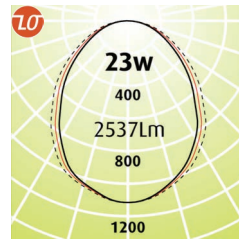

Linear 100 Plaster Recess

- Linear 100 Plaster is a recessed Luminaire, suitable for a plaster ceiling with a textured white frame
- Also fits different thickness of ceiling (timber panels etc)
- Selection of optics throughout the range
- LED Outputs and LED Lamp Colour options available
- Wedge diffuser available
- Wall Wash version available
- The Linear100 has a de-clutter options contact your local LimeLite representative for more information
- Trim colours available (powder coated), Dulux Mannex White, standard
- Cost effective compared to the 300 wide fittings (smaller footprint)
- Luminaire lifetime L80/B10 >60,000hours
- MacAdams 3 SDCM

Eg Code LIN-P-LO-1200-23W-3K

Code	Absolute Lumens		Dimensions		Plaster Cut Out
	LO	XLG	A	B	L x W
LIN - P - (LO OR XLG OR FL) - 600 - 13W - (2.7 or 3 or 4K)	1280Lm	1125Lm	615	580	590 x 105
LIN - P - (LO OR XLG OR FL) - 600 - 19W - (2.7 or 3 or 4K)	1882Lm	1656Lm	615	580	590 x 105
LIN - P - (LO OR XLG OR FL) - 600 - HO - (2.7 or 3 or 4K) HO	2130Lm	1891Lm	615	580	590 x 105
LIN - P - (LO OR XLG OR FL) - 900 - 17W - (2.7 or 3 or 4K)	1870Lm	1645Lm	915	880	890 x 105
LIN - P - (LO OR XLG OR FL) - 900 - 26W - (2.7 or 3 or 4K)	2700Lm	2376Lm	915	880	890 x 105
LIN - P - (LO OR XLG OR FL) - 1200 - 23W - (2.7 or 3 or 4K)	2537Lm	2232Lm	1215	1180	1190 x 105
LIN - P - (LO OR XLG OR FL) - 1200 - 36W - (2.7 or 3 or 4K)	3716Lm	3270Lm	1215	1180	1190 x 105
LIN - P - (LO OR XLG OR FL) - 1200 - HO - (2.7 or 3 or 4K) HO	4260Lm	3782Lm	1215	1180	1190 x 105