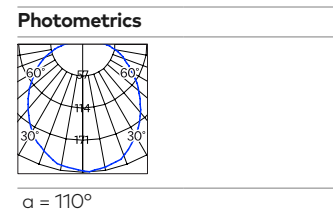

- Ideal for vanity applications and for highlighting feature artwork in galleries and museums
- Excellent colour rendering with a CRI rating of 90+
- A slimline arm design for an unobtrusive wall addition
- Dot-free illumination set at a wide 110° beam angle for excellent task lighting

<b>600mm</b>
<b>Measurements (mm)</b>
<b>Absolute Luminous Flux</b>
12W (300mA)
660lm (at 3000K)
670lm (at 4000K)
<b>Beam</b>
110° (F)

<b>900mm</b>
<b>Measurements (mm)</b>
<b>Absolute Luminous Flux</b>
20W (500mA)
1165lm (at 3000K)
1175lm (at 4000K)
<b>Beam</b>
110° (F)