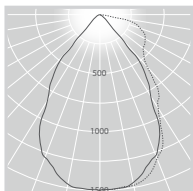

COLOUR FINISH

PHOTOMETRICS

ADLW150.2000.63.4000