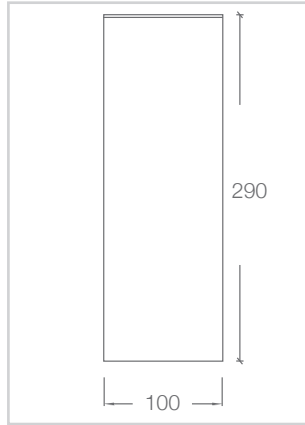

COLOUR FINISH

white – WH

silver – SIL

black – BLK

custom powdercoat colour

PHOTOMETRICS

ADL110.XTM5W.8030.61S

ADL110.XTM7W.8030.61S

DIMENSIONS – XTM

NON DIMMABLE

DIMMABLE

Street Address:
39 Tinning Street, Brunswick,
Victoria, 3056, Australia

Postal Address:
PO BOX 5084
Moreland West VIC 3055

T +61 3 9222 5522
www.elslighting.com.au