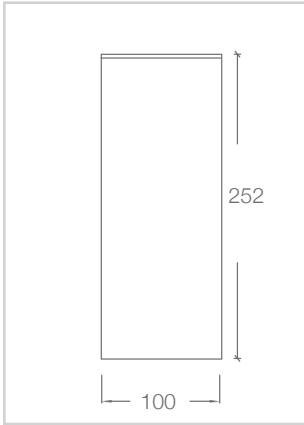

COLOUR FINISH

white – WH

silver – SIL

black – BLK

custom powdercoat colour

PHOTOMETRICS

ADL110.XTM5W.8030.61S

ADL110.XTM7W.8030.61S

DIMENSIONS – XTM

NON DIMMABLE

DIMMABLE

Street Address:
39 Tinning Street, Brunswick,
Victoria, 3056, Australia

Postal Address:
PO BOX 5084
Moreland West VIC 3055

T +61 3 9222 5522
www.elslighting.com.au