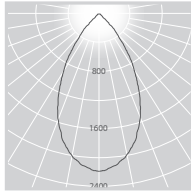

COLOUR FINISH

white – WH

silver – SIL

black – BLK

custom powdercoat colour

PHOTOMETRICS

ADL110.XTM5W.8030.61S

ADL110.XTM7W.8030.61S