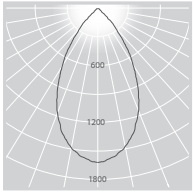

COLOUR FINISH

white – WH

silver – SIL

black – BLK

custom powdercoat colour

PHOTOMETRICS

ADL110.XTM5W.8030.61S

ADL110.XTM7W.8030.61S