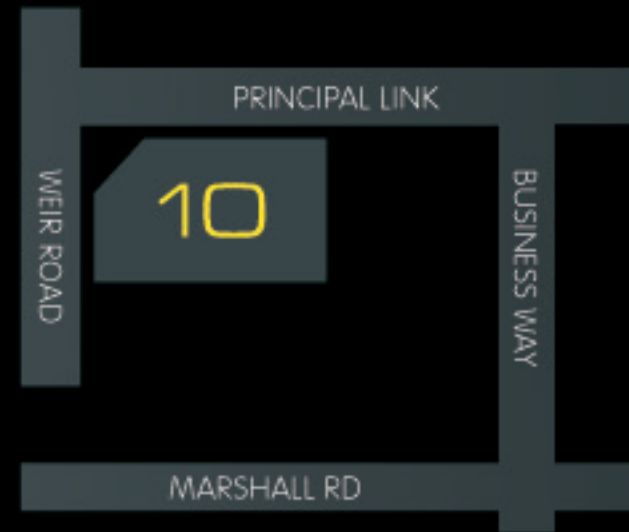

MOVING AT THE SPEED OF LIGHT

Mondoluce is relocating its commercial division, main administration and warehouse.

As of Tuesday 30 September 2008
our new address will be

10 WEIR ROAD MALAGA WA 6090

POSTAL PO BOX 2705 MALAGA WA 6090